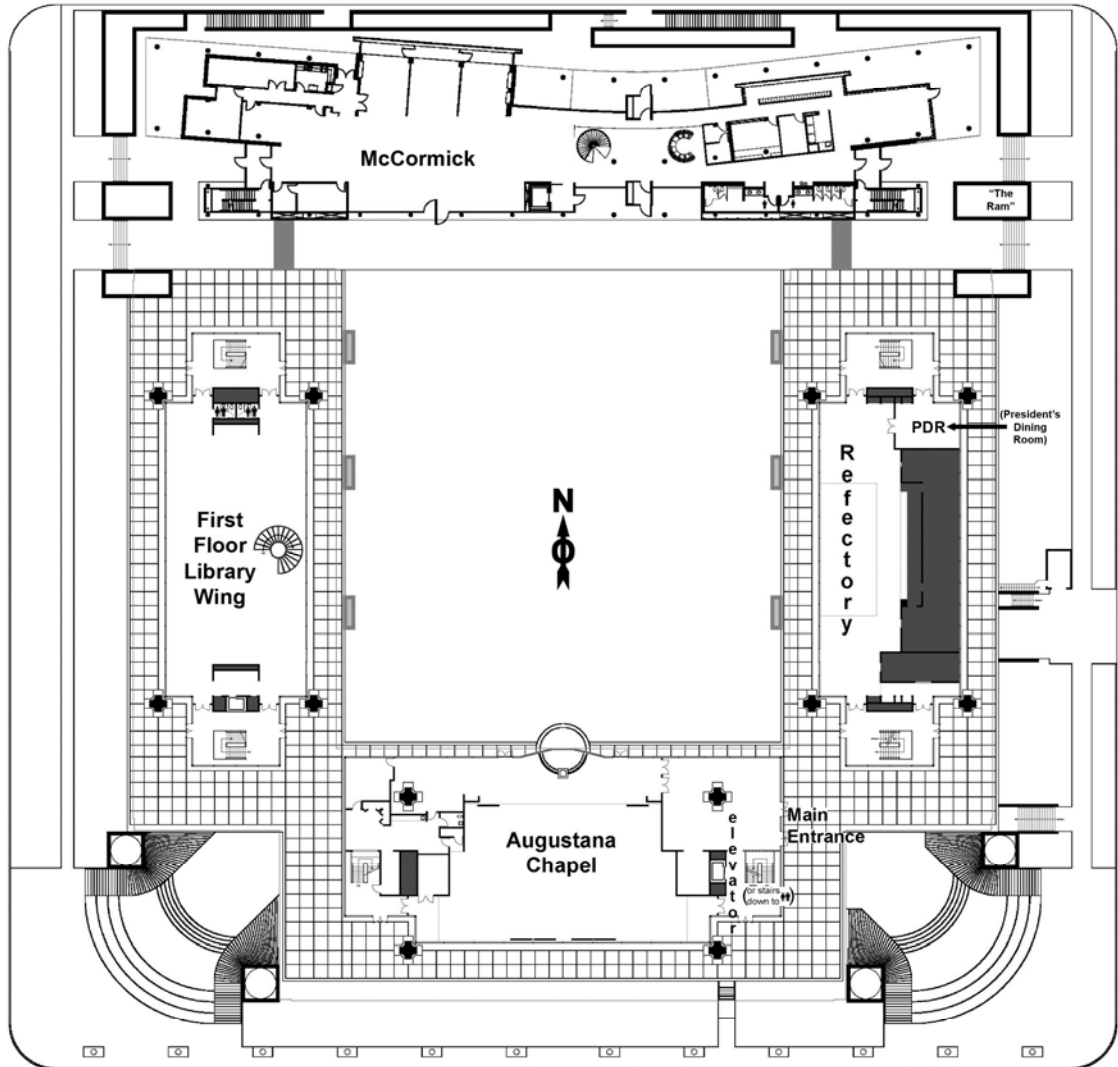

Lutheran School of Theology at Chicago
 (1100 East 55th Street)
 &
McCormick Theological Seminary
 (5460 South University Avenue)
 Chicago, Illinois 60615

Greenwood Avenue Entrance

Woodlawn Avenue Entrance

← **5460 S. Woodlawn Avenue bldg (McCormick)**

(55th Street median)

LSTC Second Floor Plan

LSTC Third Floor Plan