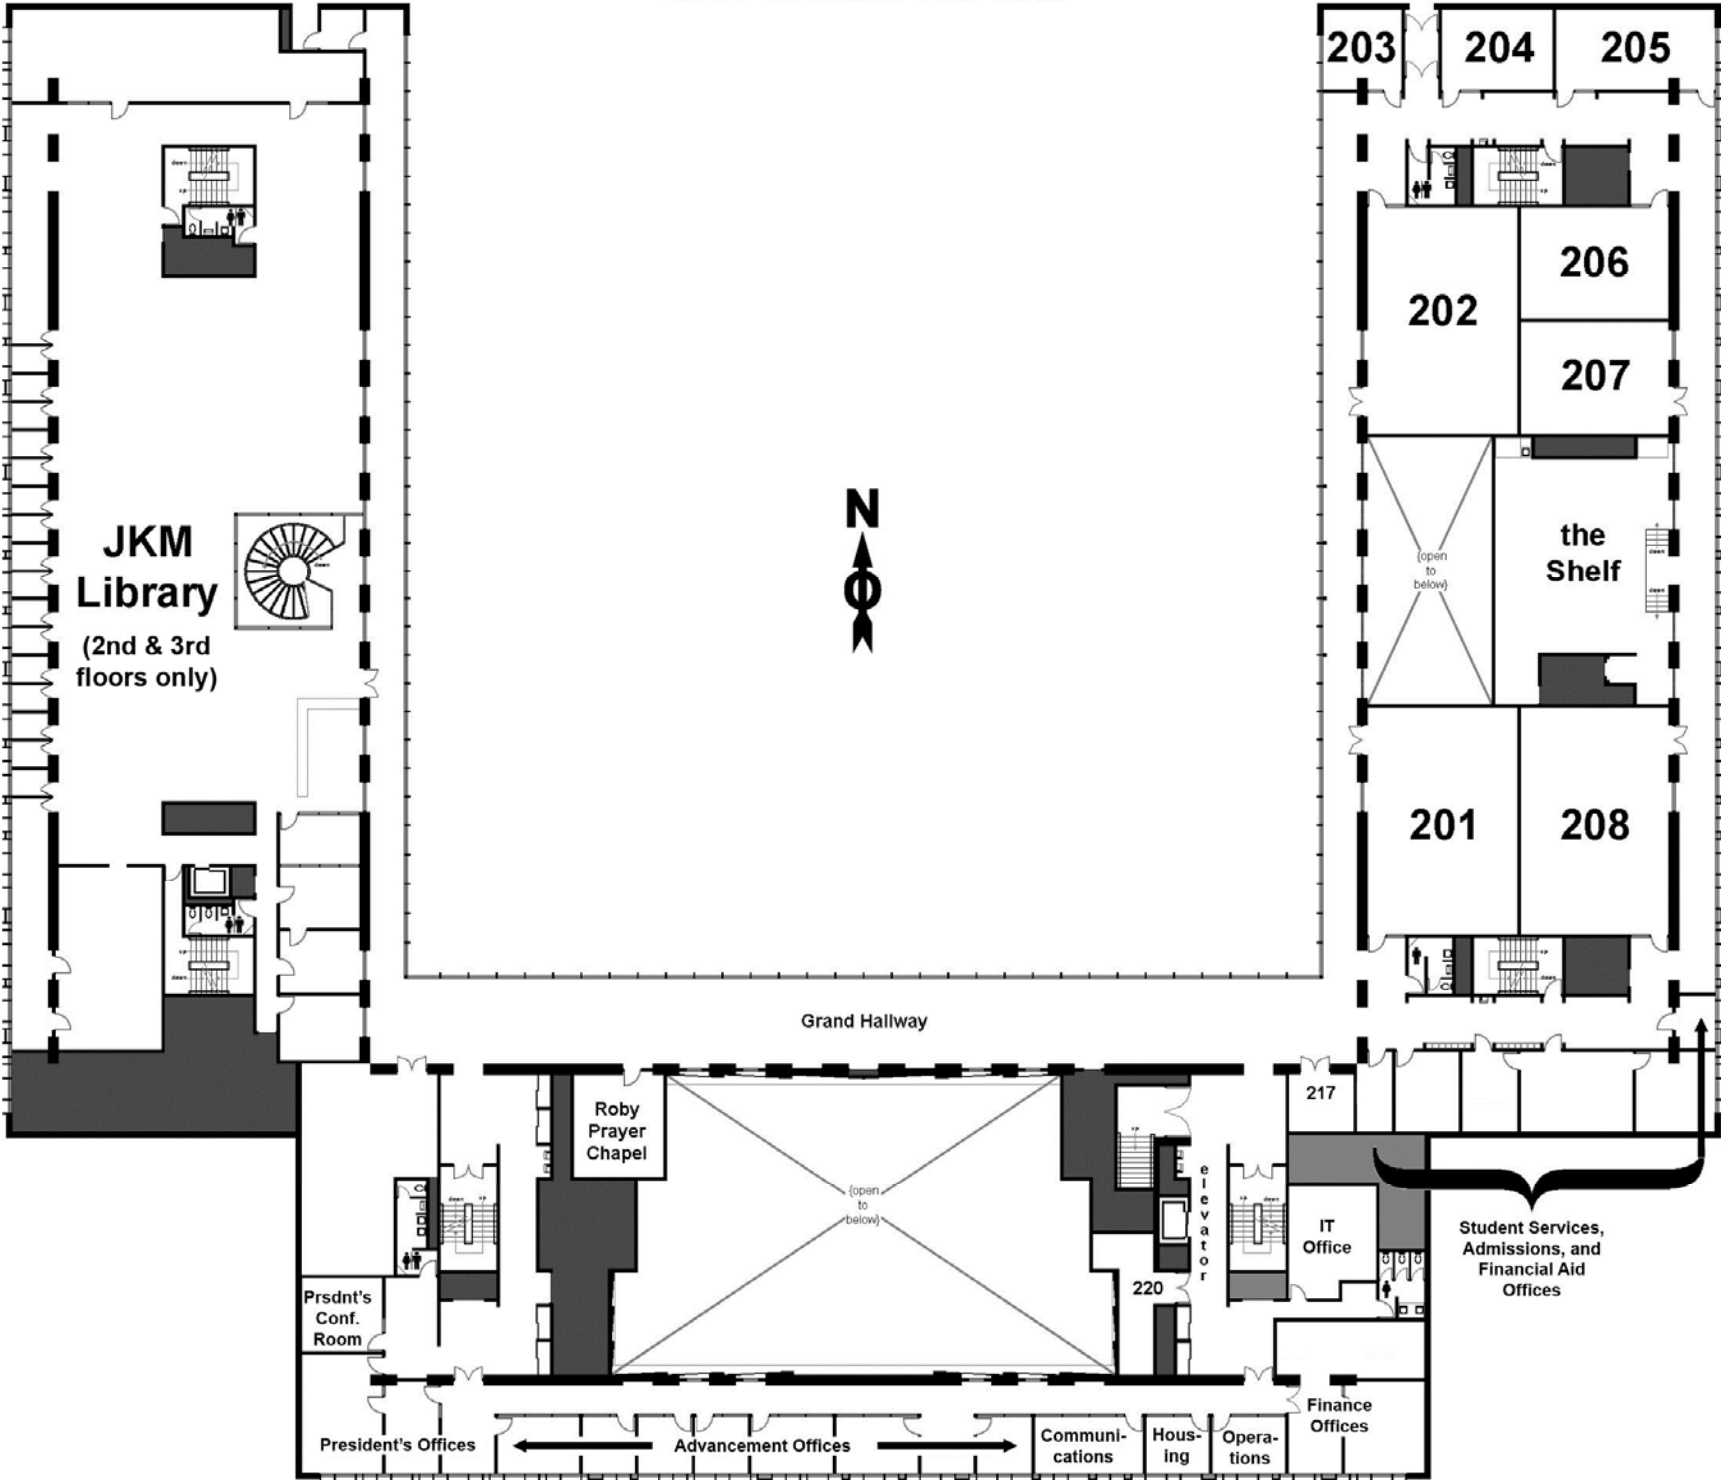

Lutheran School of Theology at Chicago
 (1100 East 55th Street)
 &
McCormick Theological Seminary
 (5460 South University Avenue)
 Chicago, Illinois 60615

Greenwood Avenue Entrance

Woodlawn Avenue Entrance

← **5460 S. Woodlawn Avenue bldg (McCormick)**

(55th Street median)

LSTC Second Floor Plan

LSTC Third Floor Plan